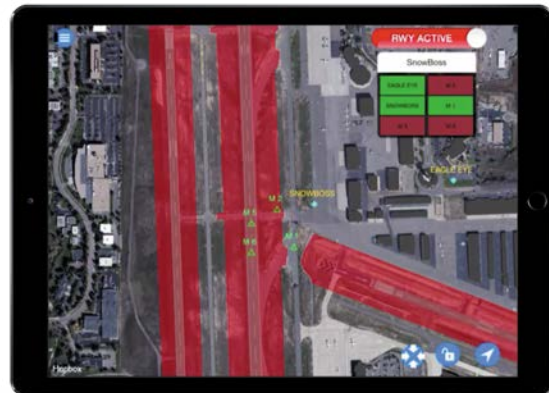

AEROBOSS™

SNOWBOSS

WINTER

OPERATIONS

C³S

THE OPTIMAL C³S (COMMAND, CONTROL, COMMUNICATIONS, AND SAFETY SYSTEM) FOR RUNWAY SNOW REMOVAL

SnowBOSS is an extension of Leonardo's AeroBOSS™ Runway Incursion Warning System (RIWS) designed specifically for snow removal team operations. SnowBOSS provides RIWS capabilities that are fully compliant with the FAA Advisory Circular 150/5210-25. SnowBOSS also offers key command and control capabilities for supervisors overseeing convoys or teams involved in snow removal, deicing, plowing, or general operations in reduced visibility.

SnowBOSS provides an airport's snow removal team the ability to closely monitor and coordinate all vehicles involved in snow and ice removal. SnowBOSS enhances safety and improves airport efficiency and has been proven during winter operations at major hub airports and smaller airports.

Airport-Wide Solution For True Collaborative Decision Making and Alerting

- › Improve safety of vehicle operations in reduced visibility
- › Optimize convoy operations
- › Mitigate runway incursions
- › Monitor multiple vehicles and convoys in real-time
- › Fused with FAA and third-party data services

Command and Control Features

- › Turn on/off RIWS alert areas for other vehicles in the fleet
- › Reduce unnecessary RIWS alerts
- › Perform real-time fleet and flight tracking on multiple mobile platforms
- › Alert supervisors when a vehicle enters an active runway safety area
- › Compatible with Apple, Android or Windows devices
- › Integrated with major airfield condition reporting and inspection systems