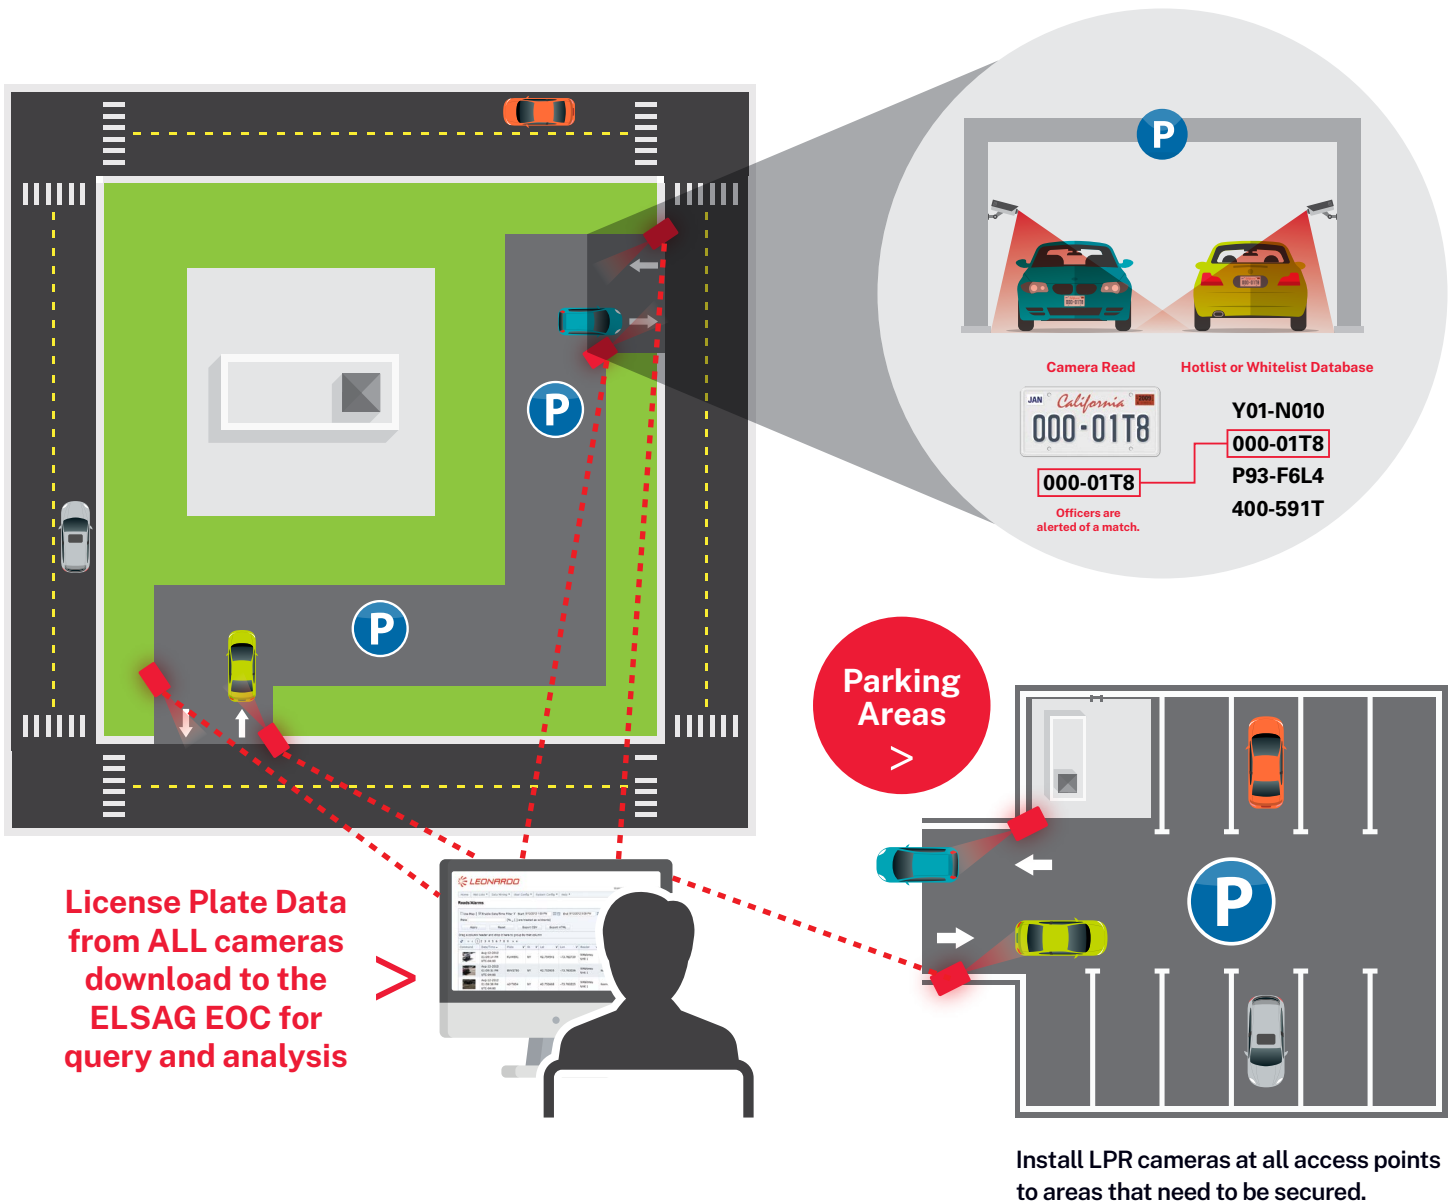

ALPR SYSTEMS

HOW TO RAMP UP PERIMETER SECURITY WITH LICENSE PLATE READER TECHNOLOGY

Toll Free: 1 (877) 773.5724
Outside USA: +1 (336) 379.7135

CONTENTS

- 1 License Plate Readers: The ideal Perimeter Security Solution
- 2 How LPR Works
- 3 Where LPR Works
- 4 Why Leonardo
- 5 Schedule a Consultation

LICENSE PLATE READER TECHNOLOGY IS IDEAL FOR PERIMETER SECURITY APPLICATIONS

While it's true that license plate reader (LPR) technology is becoming increasingly ubiquitous among law enforcement agencies, its benefits and efficiencies make license plate readers invaluable when it comes to physical security too.

That includes the property under your watch.

If you're in charge of security measures at a casino, college, military base, or any other entity that demands the highest level of protection, read on. Brought to you from the team behind the world's leading LPR cameras and software, this guide will bring you up to speed on all things LPR in relation to perimeter security.

Find out how it works, what the main benefits are, why it is so affordable and why Leonardo's ELSAG® plate recognition systems are used by thousands of agencies worldwide.

How LPR Works

Through the use of high-resolution cameras, processing units, and software, license plate readers capture images of license plates and instantly compare them with millions of hot and whitelist records to identify vehicles of interest. Within milliseconds of that capture, audible and visual alarms alert those that need to know.