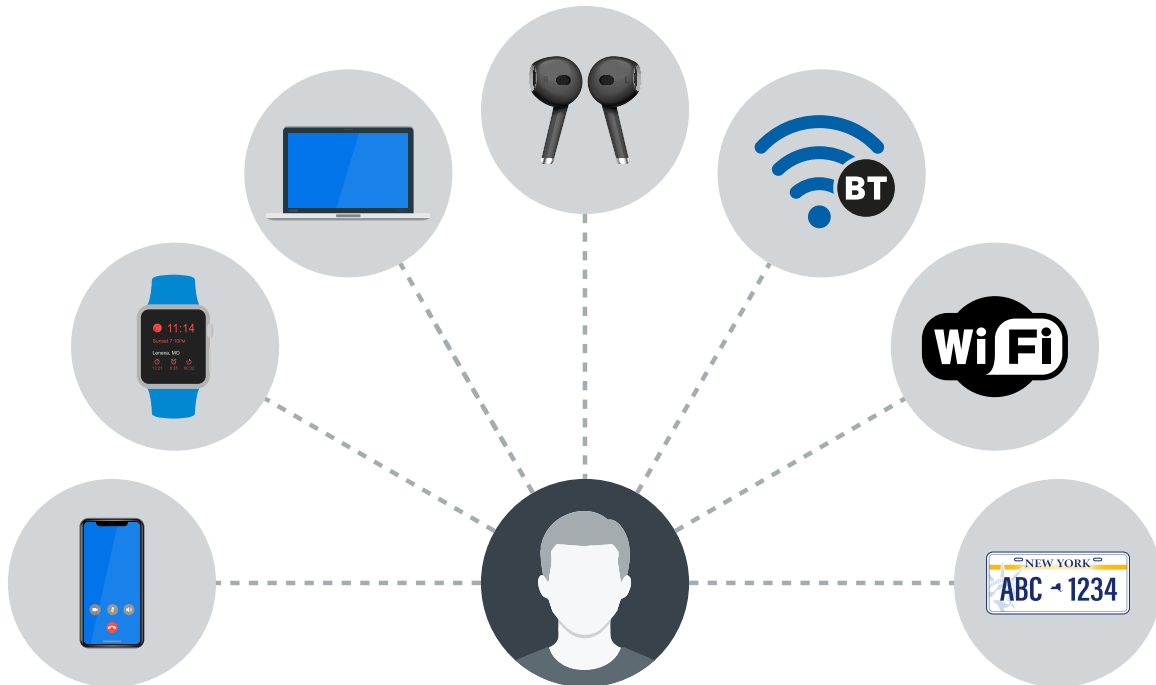

As the electronic devices emit frequencies, sensors in the EOC Plus system capture and associate them with records created by the LPR cameras. When an investigation begins, algorithms determine which specific mix of devices are predictably moving together. That specific mix of devices, communication patterns, and plate number — linked by common time stamps — are designated as an electronic fingerprint.

Features and Benefits of ELSAG EOC Plus

- Identifies suspects via the electronic devices they use such as mobile phone WiFi and Bluetooth, and fitness trackers
- Correlates devices that frequently travel together to each other, and to license plates
- Allows law enforcement to recognize a specific vehicle by electronic fingerprint even if the license plate is removed or changed
- Enhances discovery of gang, trafficking and convoy patterns
- Stores data on the EOC server where it can be queried and analyzed to aid investigations
- The system does not decrypt or store any message or device content, just the information identifying the device
- Increase sensor density at lower cost by deploying EOC Plus at sites with and without LPR
- EOC Plus sensors are effective in off-road areas such as rail stations and shopping centers

Devices That Move Together Help Law Enforcement Identify Suspects

ELSAG EOC Plus Correlates License Plates to these Devices, and More

RFID tags

- Key cards
- Library books
- Asset tags
- Pallet transmitters
- Pets

Bluetooth®

- Phones
- Wearable Electronic Devices
- Headphones

Vehicle Components

- Tire pressure sensors
- Security and Safety sensors
- Infotainment systems

Wi-Fi

- Vehicle Hotspots
- Phones/tablets
- Laptops